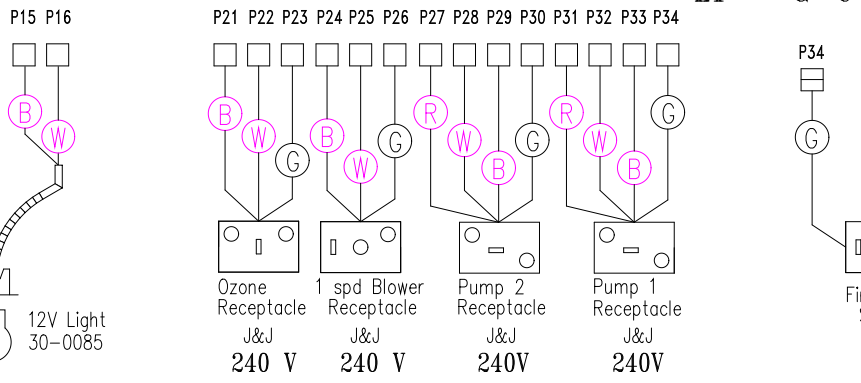

33-0025-R5

LEGEND	
	- 1/4" QUICK CONNECT
	- 1/4" QUICK CONNECT PIGGYBACK
	- FORK CONNECTOR
	- RING CONNECTOR
	- SOCKET CONNECTOR
	- PIN CONNECTOR

HYDRO-QUIP
CORONA, CA (909) 273-7575

Manufacture Notes:

Approved By:

Dwg. No.
D222A0-KPQUY8-4

Drawn
BH

Rev
7

Wire Color Code

Date
06.15.01

B - Black
Br - Brown
R - Red
O - Orange
Y - Yellow
G - Green
Bl - Blue
V - Violet
W - White
Gr - Gray

SHADED COMPONENTS ARE 240V

Diagram No.
5125