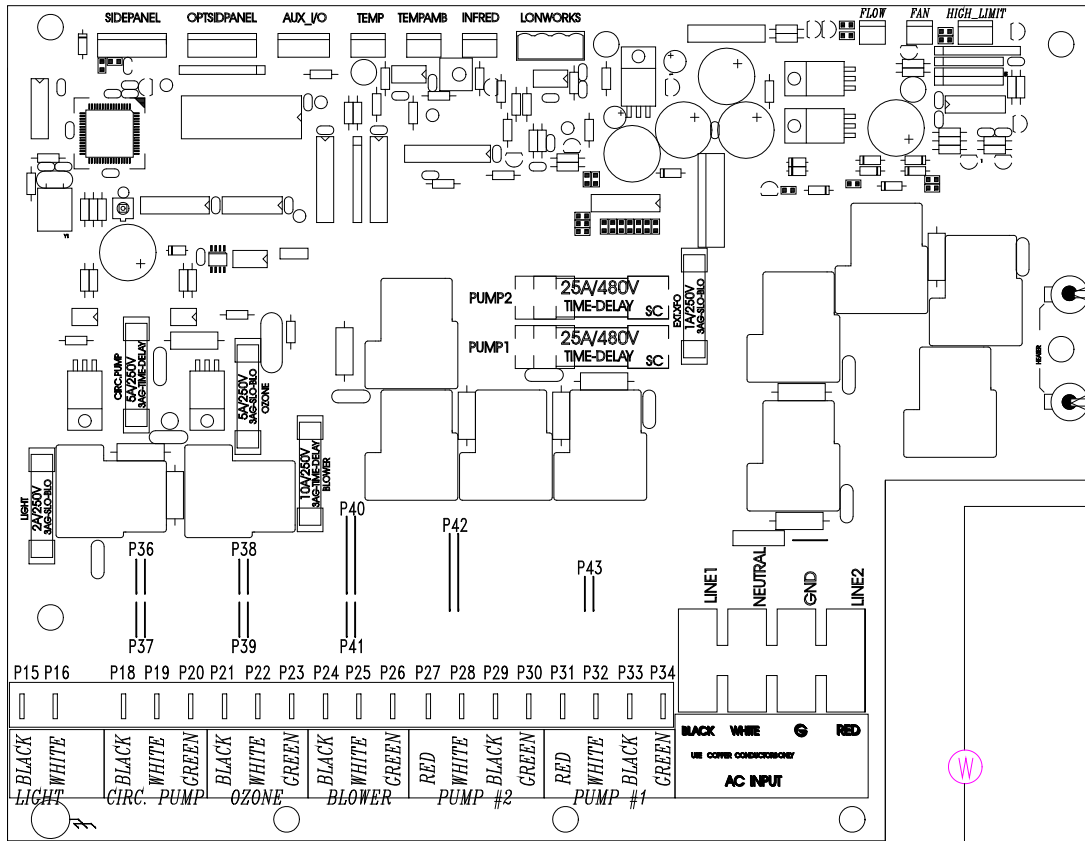

33-0025-R5

LEGEND	
	- 1/4" QUICK CONNECT
	- 1/4" QUICK CONNECT PIGGYBACK
	- FORK CONNECTOR
	- RING CONNECTOR
	- SOCKET CONNECTOR
	- PIN CONNECTOR

HYDRO-QUIP
CORONA, CA (909) 273-7575

Manufacture Notes:

Approved By:

Dwg. No.
D222A0-KPQUY8-4

Drawn
BH

Rev
7

Wire Color Code

Date
06.15.01

B - Black
Br - Brown
R - Red
O - Orange
Y - Yellow
G - Green
Bl - Blue
V - Violet
W - White
Gr - Gray

SHADED COMPONENTS ARE 240V

Diagram No.
5125