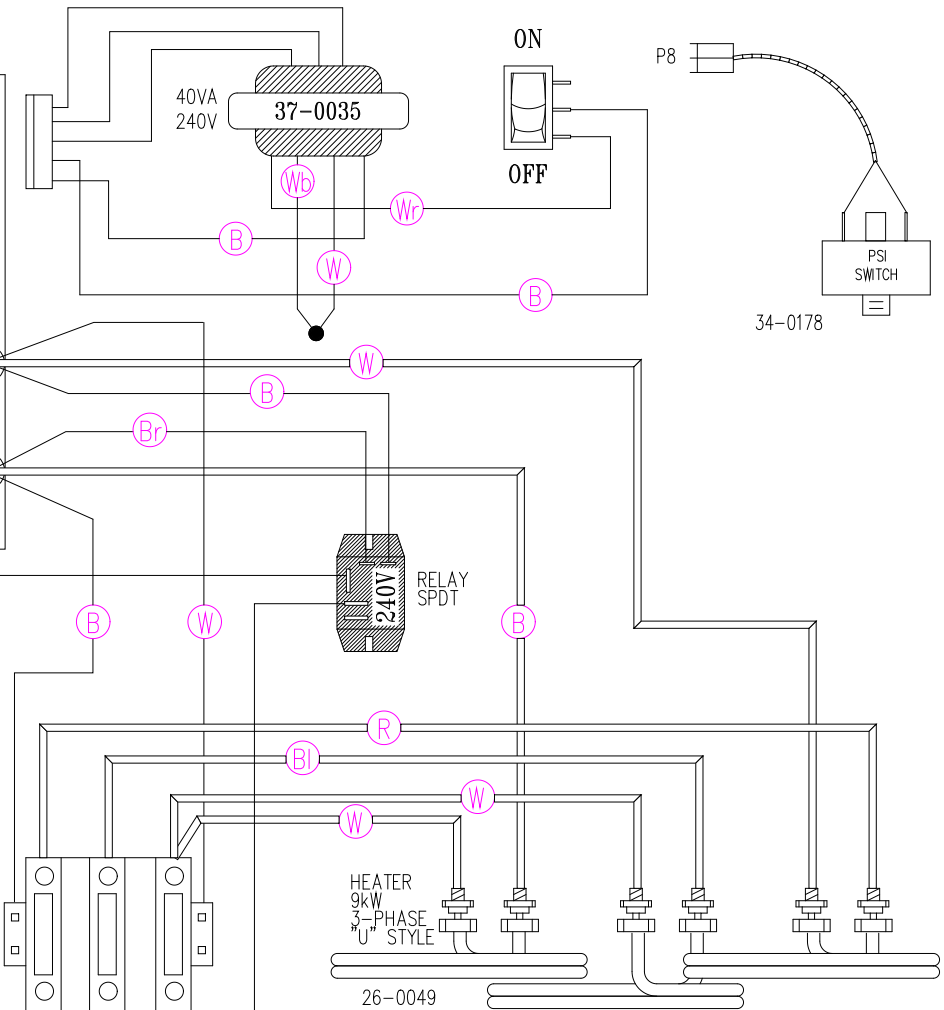

33-0025-R5

LEGEND	
	- 1/4" QUICK CONNECT
	- 1/4" QUICK CONNECT PIGGYBACK
	- FORK CONNECTOR
	- RING CONNECTOR
	- SOCKET CONNECTOR
	- PIN CONNECTOR

HYDRO-QUIP
CORONA, CA (909) 273-7575

Manufacture Notes:

Approved By:

Dwg. No.
D222A0-KPQUY8-4

Drawn
BH

Rev
7

Wire Color Code

Date
06.15.01

B - Black
Br - Brown
R - Red
O - Orange
Y - Yellow
G - Green
Bl - Blue
V - Violet
W - White
Gr - Gray

SHADED COMPONENTS ARE 240V

Diagram No.
5125